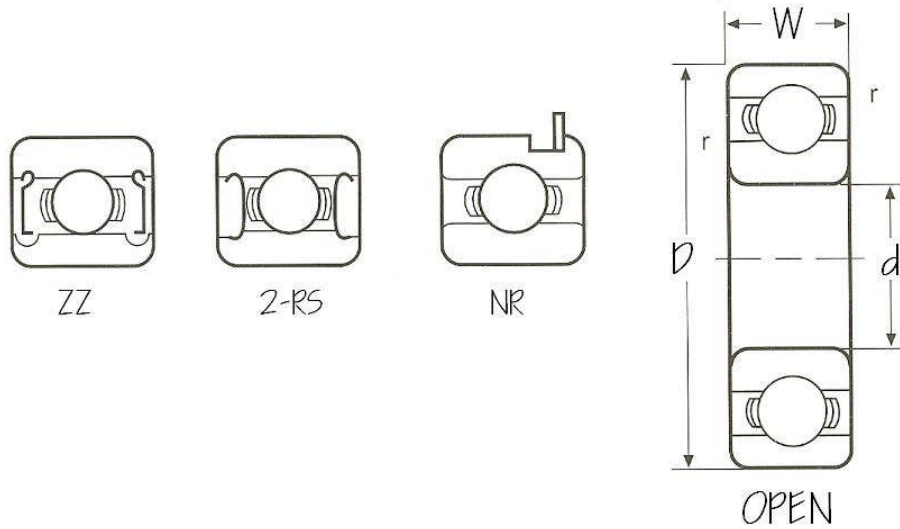

MECHANICAL POWER, Inc.

800/695-6767

**SINGLE ROW
RADIAL BALL BEARINGS**
6300 Series

52100 Chromium Steel Bearings

MPI Part No.	Bore d - [mm]	Outside Diameter D - [mm]	Width W - [mm]	Radius r - [mm]	Basic Static	Basic Dynamic	Aprox Speed limit (RPM)	Weight (lbs.)
6300	10	35	11	1.0	780	1,810	26,000	0.110
6301	12	37	12	1.5	950	2,190	24,000	0.132
6302	15	42	13	1.5	1,250	2,570	20,000	0.176
6303	17	47	14	1.5	1,500	3,040	19,000	0.242
6304	20	52	15	2.0	1,760	3,580	16,000	0.308
6305	25	62	17	2.0	2,540	5,060	14,000	0.485
6306	30	72	19	2.0	3,380	6,320	11,000	0.771
6307	35	80	21	2.5	4,400	7,470	10,000	0.925
6308	40	90	23	2.5	5,400	9,230	9,000	1.388
6309	45	100	25	2.5	6,600	11,900	8,000	1.829
6310	50	110	27	3.0	8,600	13,900	7,500	2.380
6311	55	120	29	3.0	10,120	16,100	6,700	3.020
6312	60	130	31	3.5	11,700	18,400	6,000	3.769
6313	65	140	33	3.5	13,500	20,800	5,600	4.607
6314	70	150	35	3.5	15,300	23,400	5,300	5.731
6315	75	160	37	3.5	17,350	25,200	5,000	6.834
6316	80	170	39	3.5	19,500	27,900	4,500	7.936
6317	85	180	41	4.0	21,700	29,900	4,300	9.479
6318	90	190	43	4.0	24,000	32,200	4,000	11.023
6319	95	200	45	4.0	24,500	34,400	3,800	12.566
6320	100	215	47	4.0	31,700	39,200	3,600	15.873